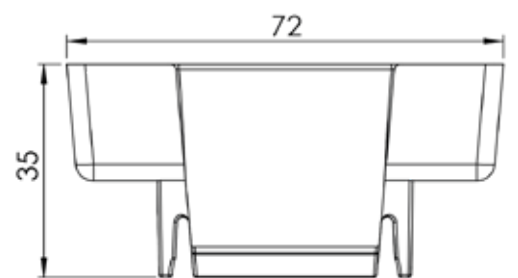

Plate-block

ISO view

Side view

Front view

Lateral plate

ISO view

Side view

Front view

Covers

ISO view

Side view

Front view

Connector

ISO view

Side view

Front view

Packaging

Plate-block packaging

Block Packaging

Lateral plate packaging

Covers packaging

Connectors packaging

Packaging dimension	L	1200 mm
	w	1200 mm
	h	2140 mm
Packaging description	Plastic film Pallet stickers On lost-wooden pallet	
Colour	Black	Blue
Pieces / pallet	32	
m ³ / pallet (1 layer)	7,5	
Pallet weight (kg)	440	

Packaging dimension	L	1200 mm
	w	1200 mm
	h	1250 mm
Packaging description	Plastic film Pallet stickers On lost-wooden pallet	
Colour	Black	Blue
Pieces / pallet	157	
Pallet weight (kg)	300	

Packaging dimension	L	1200 mm
	w	1200 mm
	h	1280 mm
Packaging description	Plastic film Pallet stickers On lost-wooden pallet	
Pieces / pallet	46	
Pallet weight (kg)	240	