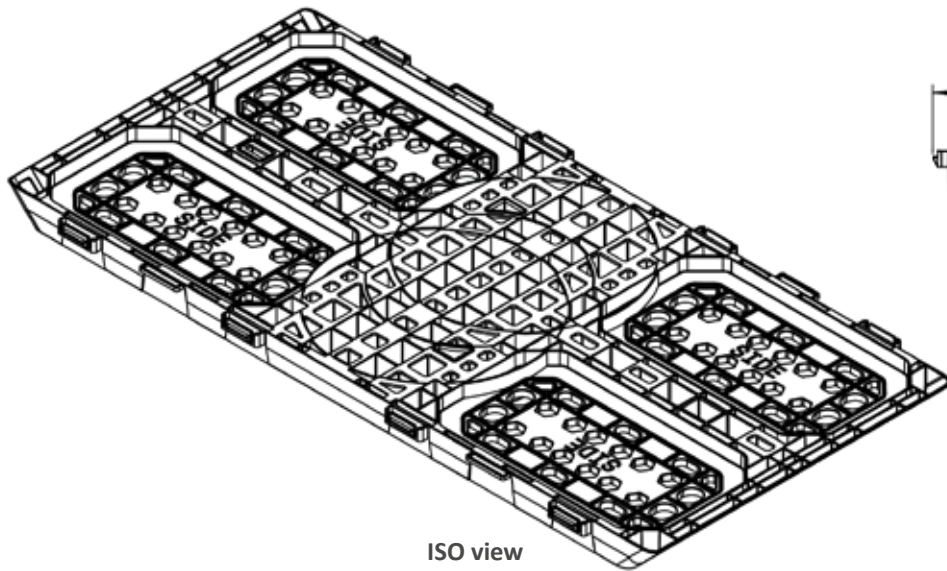

PROPERTIES		CHARACTERISTICS		NORMATIVE REFERENCES	
		AZbox black	AZbox blue		
Product description	Material	Recyclable injected polypropylene		ISO 1923	
	Block material	100% recycled polypropylene	Polypropylene		
	Length	1200 mm			
	Width	600 mm			
	Height	1 layer	660 mm		
		2 layers	1270 mm		
		3 layers	1880 mm		
	Block colour	Black	Blue		
	Void rate	95 %			
	Chemical properties	Excellent resistance to water and most acids, bases and salt solutions			
Pollution	Non-polluting for water tables				
Mechanical characteristics	Short-term vertical compressive strength	> 300 kPa	> 380 kPa	XP P 16374	
	Maximal vertical compressive stress (Safety coefficient of 2 applied to the maximum permissible vertical pressure value in the long term extrapolated to 50 years)*	45 kPa	65 kPa	TECHNICAL APPRAISAL AZBOX BLUE 17.2/18-337_V2 AZBOX BLACK 17.2/17-332_V2	
	Maximum height embankment*	2.3 m	3.3 m		

1 layer

2 layer

3 layer

Dimensional figures

Block

ISO view

Side view

Front view

Plate-block

ISO view

Side view

Front view

Lateral plate

ISO view

Side view

Front view

Covers

ISO view

Side view

Front view

Connector

ISO view

Side view

Front view