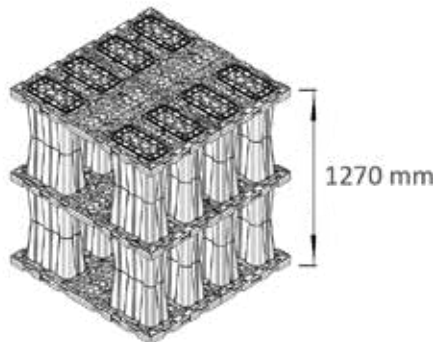

PROPERTIES		CHARACTERISTICS		NORMATIVE REFERENCES	
		AZbox black	AZbox blue		
Product description	Material	Recyclable injected polypropylene		ISO 1923	
	Block material	100% recycled polypropylene	Polypropylene		
	Length	1200 mm			
	Width	600 mm			
	Height	1 layer	660 mm		
		2 layers	1270 mm		
		3 layers	1880 mm		
	Block colour	Black	Blue		
	Void rate	95 %			
	Chemical properties	Excellent resistance to water and most acids, bases and salt solutions			
Pollution	Non-polluting for water tables				
Mechanical characteristics	Short-term vertical compressive strength	> 300 kPa	> 380 kPa	XP P 16374	
	Maximal vertical compressive stress (Safety coefficient of 2 applied to the maximum permissible vertical pressure value in the long term extrapolated to 50 years)*	45 kPa	65 kPa	TECHNICAL APPRAISAL AZBOX BLUE 17.2/18-337_V2 AZBOX BLACK 17.2/17-332_V2	
	Maximum height embankment*	2.3 m	3.3 m		

*Maximum values on 3 layers

NOTA : The indicated directions can serve as a guide to use the product but cannot be considered as a guarantee of a good working up. Additionally application, utilization and/or transformation of the products escape our control possibilities. As a consequence, they exclusively remain the responsibility of the user and/or the transformer

1 layer

2 layer

3 layer

Dimensional figures

Block

ISO view

Side view

Front view

Packaging

Plate-block packaging

Block Packaging

Lateral plate packaging

Covers packaging

Connectors packaging

Packaging dimension	L	1200 mm
	w	1200 mm
	h	2140 mm
Packaging description	Plastic film Pallet stickers On lost-wooden pallet	
Colour	Black	Blue
Pieces / pallet	32	
m ³ / pallet (1 layer)	7,5	
Pallet weight (kg)	440	