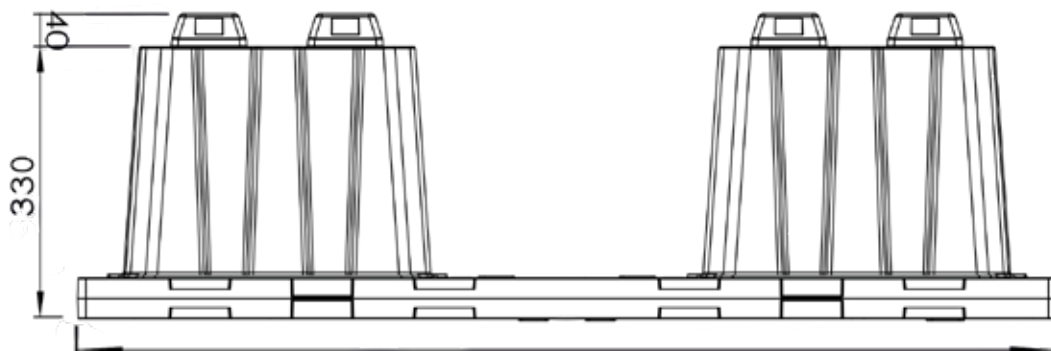

PROPERTIES		CHARACTERISTICS		NORMATIVE REFERENCES	
		AZbox black	AZbox blue		
Product description	Material	Recyclable injected polypropylene		ISO 1923	
	Block material	100% recycled polypropylene	Polypropylene		
	Length	1200 mm			
	Width	600 mm			
	Height	1 layer	660 mm		
		2 layers	1270 mm		
		3 layers	1880 mm		
	Block colour	Black	Blue		
	Void rate	95 %			
	Chemical properties	Excellent resistance to water and most acids, bases and salt solutions			
Pollution	Non-polluting for water tables				
Mechanical characteristics	Short-term vertical compressive strength	> 300 kPa	> 380 kPa	XP P 16374	
	Maximal vertical compressive stress (Safety coefficient of 2 applied to the maximum permissible vertical pressure value in the long term extrapolated to 50 years)*	45 kPa	65 kPa	TECHNICAL APPRAISAL AZBOX BLUE 17.2/18-337_V2 AZBOX BLACK 17.2/17-332_V2	
	Maximum height embankment*	2.3 m	3.3 m		

1 layer

2 layer

3 layer

Dimensional figures

Block

ISO view

Side view

Front view

Plate-block

ISO view

Side view

Front view

Lateral plate

ISO view

Side view

Front view

Covers

ISO view

Side view

Front view

Connector

ISO view

Side view

Front view