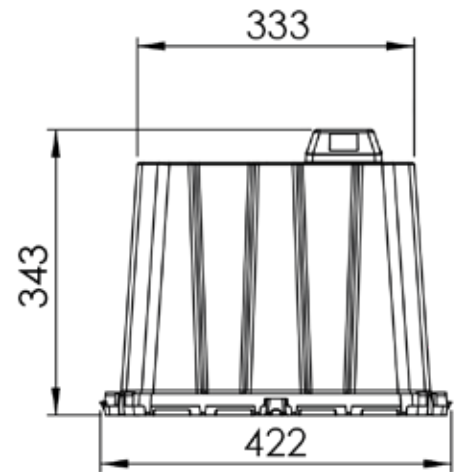

1 layer

2 layer

3 layer

Dimensional figures

Block

ISO view

Side view

Front view

Plate-block

ISO view

Side view

Front view

Lateral plate

ISO view

Side view

Front view

Covers

ISO view

Side view

Front view

Connector

ISO view

Side view

Front view

Packaging

Plate-block packaging

Block Packaging

Lateral plate packaging

Covers packaging

Connectors packaging

Packaging dimension	L	1200 mm
	w	1200 mm
	h	2140 mm
Packaging description	Plastic film Pallet stickers On lost-wooden pallet	
Colour	Black	Blue
Pieces / pallet	32	
m ³ / pallet (1 layer)	7,5	
Pallet weight (kg)	440	