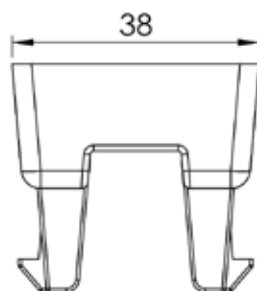

Plate-block

ISO view

Side view

Front view

Lateral plate

ISO view

Side view

Front view

Covers

ISO view

Side view

Front view

Connector

ISO view

Side view

Front view

Packaging

Plate-block packaging

Block Packaging

Lateral plate packaging

Covers packaging

Connectors packaging

Packaging dimension	L	1200 mm
	w	1200 mm
	h	2140 mm
Packaging description	Plastic film Pallet stickers On lost-wooden pallet	
Colour	Black	Blue
Pieces / pallet	32	
m ³ / pallet (1 layer)	7,5	
Pallet weight (kg)	440	

Packaging dimension		Covers	Connectors
	L	1000 mm	590 mm
	l	600 mm	390 mm
	h	300 mm	300 mm
Packaging description	Carton		
Pieces / carton	50	500	
Carton weight (kg)	22	10	