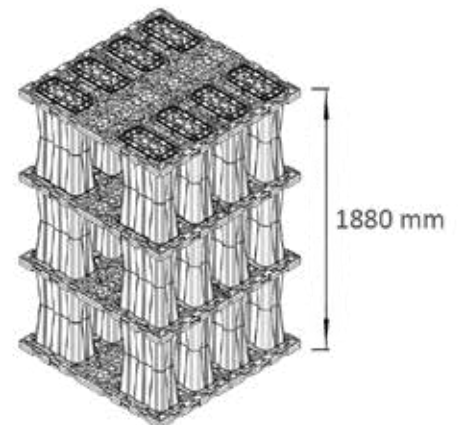

PROPERTIES		CHARACTERISTICS		NORMATIVE REFERENCES	
		AZbox black	AZbox blue		
Product description	Material	Recyclable injected polypropylene		ISO 1923	
	Block material	100% recycled polypropylene	Polypropylene		
	Length	1200 mm			
	Width	600 mm			
	Height	1 layer	660 mm		
		2 layers	1270 mm		
		3 layers	1880 mm		
	Block colour	Black	Blue		
	Void rate	95 %			
	Chemical properties	Excellent resistance to water and most acids, bases and salt solutions			
Pollution	Non-polluting for water tables				
Mechanical characteristics	Short-term vertical compressive strength	> 300 kPa	> 380 kPa	XP P 16374	
	Maximal vertical compressive stress (Safety coefficient of 2 applied to the maximum permissible vertical pressure value in the long term extrapolated to 50 years)*	45 kPa	65 kPa	TECHNICAL APPRAISAL AZBOX BLUE 17.2/18-337_V2 AZBOX BLACK 17.2/17-332_V2	
	Maximum height embankment*	2.3 m	3.3 m		

*Maximum values on 3 layers

NOTA : The indicated directions can serve as a guide to use the product but cannot be considered as a guarantee of a good working up. Additionally application, utilization and/or transformation of the products escape our control possibilities. As a consequence, they exclusively remain the responsibility of the user and/or the transformer

1 layer

2 layer

3 layer

Dimensional figures

Block

ISO view

Side view

Front view

Plate-block

ISO view

Side view

Front view

Lateral plate

ISO view

Side view

Front view