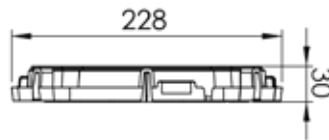

1 layer

2 layer

3 layer

Dimensional figures

Block

ISO view

Side view

Front view

Plate-block

ISO view

Side view

Front view

Lateral plate

ISO view

Side view

Front view

Covers

ISO view

Side view

Front view

Connector

ISO view

Side view

Front view

Packaging

Plate-block packaging

Block Packaging

Lateral plate packaging

Covers packaging

Connectors packaging

Packaging dimension	L	1200 mm
	w	1200 mm
	h	2140 mm
Packaging description	Plastic film Pallet stickers On lost-wooden pallet	
Colour	Black	Blue
Pieces / pallet	32	
m ³ / pallet (1 layer)	7,5	
Pallet weight (kg)	440	