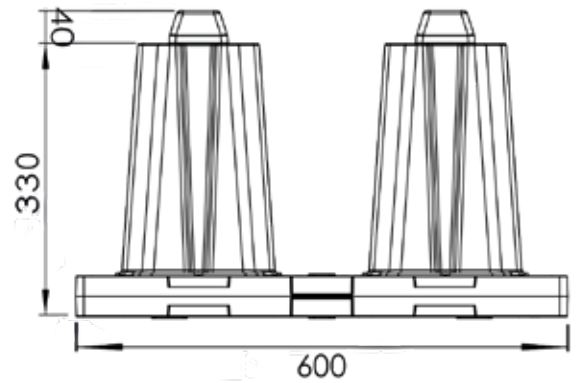

PROPERTIES		CHARACTERISTICS		NORMATIVE REFERENCES	
		AZbox black	AZbox blue		
Product description	Material	Recyclable injected polypropylene		ISO 1923	
	Block material	100% recycled polypropylene	Polypropylene		
	Length	1200 mm			
	Width	600 mm			
	Height	1 layer	660 mm		
		2 layers	1270 mm		
		3 layers	1880 mm		
	Block colour	Black	Blue		
	Void rate	95 %			
	Chemical properties	Excellent resistance to water and most acids, bases and salt solutions			
Pollution	Non-polluting for water tables				
Mechanical characteristics	Short-term vertical compressive strength	> 300 kPa	> 380 kPa	XP P 16374	
	Maximal vertical compressive stress (Safety coefficient of 2 applied to the maximum permissible vertical pressure value in the long term extrapolated to 50 years)*	45 kPa	65 kPa	TECHNICAL APPRAISAL AZBOX BLUE 17.2/18-337_V2 AZBOX BLACK 17.2/17-332_V2	
	Maximum height embankment*	2.3 m	3.3 m		

1 layer

2 layer

3 layer

Dimensional figures

Block

ISO view

Side view

Front view

Plate-block

ISO view

Side view

Front view

Lateral plate

ISO view

Side view

Front view

Covers

ISO view

Side view

Front view

Connector

ISO view

Side view

Front view